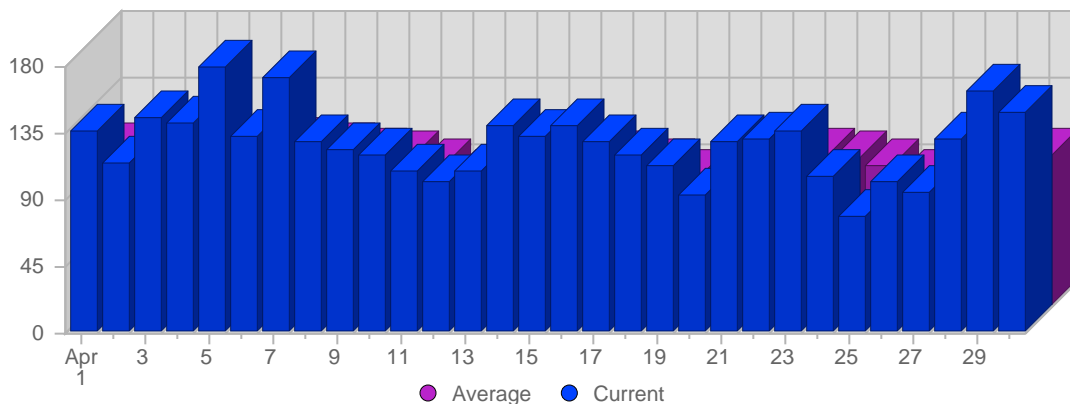

## Traffic and Activity > Visits

### Report Description

Report Description: Visits during the month of April 2008  
Report Range: Month of April 2008  
Report Scope: Historical Data

### Historic Breakdown

### Breakdown

Date	Total Visits	Average Visits Historically	Change	Percent of Total Visits
Tue Apr 1st, 2008	136	105.85	+136 ▲	3.59%
Wed Apr 2nd, 2008	114	102.20	+114 ▲	3.01%
Thu Apr 3rd, 2008	145	100.00	+145 ▲	3.83%
Fri Apr 4th, 2008	141	95.25	+141 ▲	3.72%
Sat Apr 5th, 2008	179	87.38	+179 ▲	4.72%
Sun Apr 6th, 2008	133	83.75	+45 ▲	3.51%
Mon Apr 7th, 2008	171	108.28	+41 ▲	4.51%
Tue Apr 8th, 2008	128	105.85	-8 ▼	3.38%
Wed Apr 9th, 2008	123	102.20	+9 ▲	3.25%
Thu Apr 10th, 2008	120	100.00	-25 ▼	3.17%
Fri Apr 11th, 2008	108	95.25	-33 ▼	2.85%
Sat Apr 12th, 2008	101	87.38	-78 ▼	2.67%
Sun Apr 13th, 2008	109	83.75	-24 ▼	2.88%
Mon Apr 14th, 2008	139	108.28	-32 ▼	3.67%
Tue Apr 15th, 2008	133	105.85	+5 ▲	3.51%
Wed Apr 16th, 2008	139	102.20	+16 ▲	3.67%
Thu Apr 17th, 2008	129	100.00	+9 ▲	3.41%
Fri Apr 18th, 2008	119	95.25	+11 ▲	3.14%
Sat Apr 19th, 2008	112	87.38	+11 ▲	2.96%
Sun Apr 20th, 2008	93	83.75	-16 ▼	2.45%
Mon Apr 21st, 2008	128	108.28	-11 ▼	3.38%
Tue Apr 22nd, 2008	131	105.85	-2 ▼	3.46%
Wed Apr 23rd, 2008	136	102.20	-3 ▼	3.59%
Thu Apr 24th, 2008	106	100.00	-23 ▼	2.80%
Fri Apr 25th, 2008	79	95.25	-40 ▼	2.09%
Sat Apr 26th, 2008	101	87.38	-11 ▼	2.67%
Sun Apr 27th, 2008	94	83.75	+1 ▲	2.48%
Mon Apr 28th, 2008	131	108.28	+3 ▲	3.46%
Tue Apr 29th, 2008	162	105.85	+31 ▲	4.28%
Wed Apr 30th, 2008	149	102.20	+13 ▲	3.93%
	3,789	1,840		