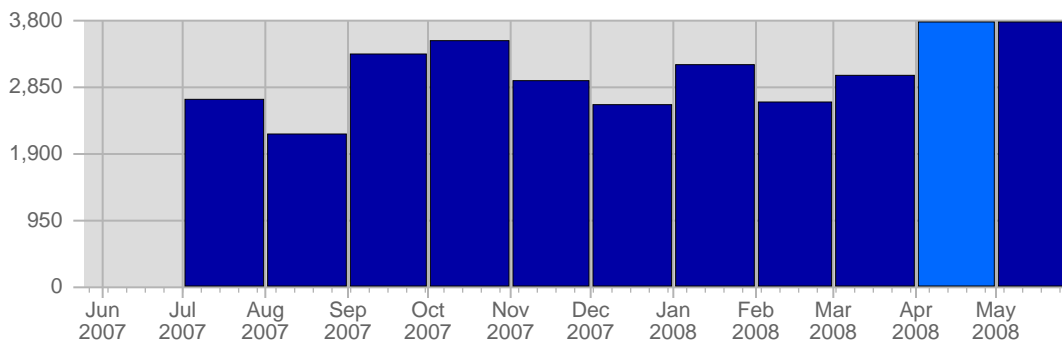

## Traffic and Activity > Visits

### Report Description

Report Description: Visits during the month of April 2008  
Report Range: Month of April 2008  
Report Scope: Historical Data

### Breakdown

Date	Total Visits	Average Visits Historically	Change	Percent of Total Visits
Tue Apr 1st, 2008	136	105.85	+136 ▲	3.59%
Wed Apr 2nd, 2008	114	102.20	+114 ▲	3.01%
Thu Apr 3rd, 2008	145	100.00	+145 ▲	3.83%
Fri Apr 4th, 2008	141	95.25	+141 ▲	3.72%
Sat Apr 5th, 2008	179	87.38	+179 ▲	4.72%
Sun Apr 6th, 2008	133	83.75	+45 ▲	3.51%
Mon Apr 7th, 2008	171	108.28	+41 ▲	4.51%
Tue Apr 8th, 2008	128	105.85	-8 ▼	3.38%
Wed Apr 9th, 2008	123	102.20	+9 ▲	3.25%
Thu Apr 10th, 2008	120	100.00	-25 ▼	3.17%
Fri Apr 11th, 2008	108	95.25	-33 ▼	2.85%
Sat Apr 12th, 2008	101	87.38	-78 ▼	2.67%
Sun Apr 13th, 2008	109	83.75	-24 ▼	2.88%
Mon Apr 14th, 2008	139	108.28	-32 ▼	3.67%
Tue Apr 15th, 2008	133	105.85	+5 ▲	3.51%
Wed Apr 16th, 2008	139	102.20	+16 ▲	3.67%
Thu Apr 17th, 2008	129	100.00	+9 ▲	3.41%
Fri Apr 18th, 2008	119	95.25	+11 ▲	3.14%
Sat Apr 19th, 2008	112	87.38	+11 ▲	2.96%
Sun Apr 20th, 2008	93	83.75	-16 ▼	2.45%
Mon Apr 21st, 2008	128	108.28	-11 ▼	3.38%
Tue Apr 22nd, 2008	131	105.85	-2 ▼	3.46%
Wed Apr 23rd, 2008	136	102.20	-3 ▼	3.59%
Thu Apr 24th, 2008	106	100.00	-23 ▼	2.80%
Fri Apr 25th, 2008	79	95.25	-40 ▼	2.09%
Sat Apr 26th, 2008	101	87.38	-11 ▼	2.67%
Sun Apr 27th, 2008	94	83.75	+1 ▲	2.48%
Mon Apr 28th, 2008	131	108.28	+3 ▲	3.46%
Tue Apr 29th, 2008	162	105.85	+31 ▲	4.28%
Wed Apr 30th, 2008	149	102.20	+13 ▲	3.93%
	3,789	1,840		