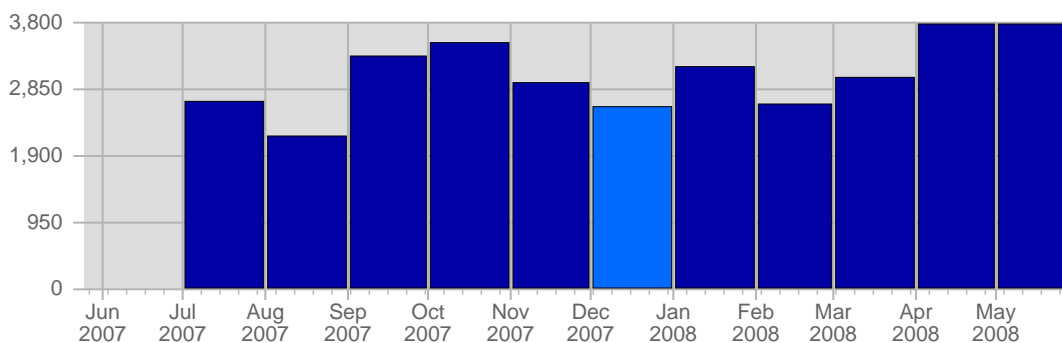

Traffic and Activity > Visits

Report Description

Report Description: Visits during the month of December 2007
Report Range: Month of December 2007
Report Scope: Historical Data

Historic Breakdown

Breakdown

Date	Total Visits	Average Visits Historically	Change	Percent of Total Visits
Sat Dec 1st, 2007	69	87.38	+69 ▲	2.64%
Sun Dec 2nd, 2007	94	83.75	+94 ▲	3.59%
Mon Dec 3rd, 2007	82	108.28	+82 ▲	3.13%
Tue Dec 4th, 2007	102	105.85	+102 ▲	3.90%
Wed Dec 5th, 2007	110	102.20	+110 ▲	4.20%
Thu Dec 6th, 2007	82	100.00	+82 ▲	3.13%
Fri Dec 7th, 2007	80	95.25	+80 ▲	3.06%
Sat Dec 8th, 2007	80	87.38	+11 ▲	3.06%
Sun Dec 9th, 2007	67	83.75	-27 ▼	2.56%
Mon Dec 10th, 2007	101	108.28	+19 ▲	3.86%
Tue Dec 11th, 2007	79	105.85	-23 ▼	3.02%
Wed Dec 12th, 2007	95	102.20	-15 ▼	3.63%
Thu Dec 13th, 2007	115	100.00	+33 ▲	4.39%
Fri Dec 14th, 2007	87	95.25	+7 ▲	3.32%
Sat Dec 15th, 2007	94	87.38	+14 ▲	3.59%
Sun Dec 16th, 2007	70	83.75	+3 ▲	2.67%
Mon Dec 17th, 2007	95	108.28	-6 ▼	3.63%
Tue Dec 18th, 2007	107	105.85	+28 ▲	4.09%
Wed Dec 19th, 2007	98	102.20	+3 ▲	3.74%
Thu Dec 20th, 2007	86	100.00	-29 ▼	3.29%
Fri Dec 21st, 2007	78	95.25	-9 ▼	2.98%
Sat Dec 22nd, 2007	67	87.38	-27 ▼	2.56%
Sun Dec 23rd, 2007	78	83.75	+8 ▲	2.98%
Mon Dec 24th, 2007	86	108.28	-9 ▼	3.29%
Tue Dec 25th, 2007	56	105.85	-51 ▼	2.14%
Wed Dec 26th, 2007	67	102.20	-31 ▼	2.56%
Thu Dec 27th, 2007	94	100.00	+8 ▲	3.59%
Fri Dec 28th, 2007	100	95.25	+22 ▲	3.82%
Sat Dec 29th, 2007	67	87.38	0 ▬	2.56%
Sun Dec 30th, 2007	63	83.75	-15 ▼	2.41%
Mon Dec 31st, 2007	69	108.28	-17 ▼	2.64%
	2,618	1,840		