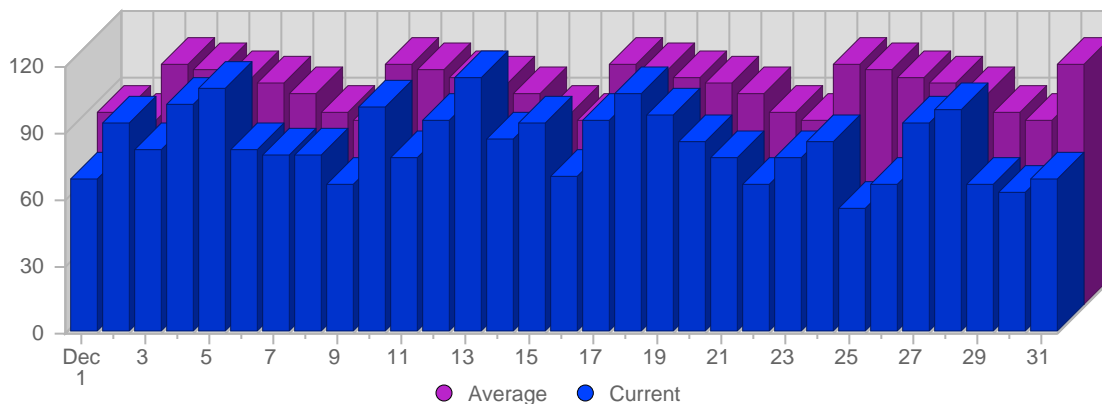

Traffic and Activity > Visits

Report Description

Report Description: Visits during the month of December 2007
Report Range: Month of December 2007
Report Scope: Historical Data

Historic Breakdown

Breakdown

Date	Total Visits	Average Visits Historically	Change	Percent of Total Visits
Sat Dec 1st, 2007	69	87.38	+69 ▲	2.64%
Sun Dec 2nd, 2007	94	83.75	+94 ▲	3.59%
Mon Dec 3rd, 2007	82	108.28	+82 ▲	3.13%
Tue Dec 4th, 2007	102	105.85	+102 ▲	3.90%
Wed Dec 5th, 2007	110	102.20	+110 ▲	4.20%
Thu Dec 6th, 2007	82	100.00	+82 ▲	3.13%
Fri Dec 7th, 2007	80	95.25	+80 ▲	3.06%
Sat Dec 8th, 2007	80	87.38	+11 ▲	3.06%
Sun Dec 9th, 2007	67	83.75	-27 ▼	2.56%
Mon Dec 10th, 2007	101	108.28	+19 ▲	3.86%
Tue Dec 11th, 2007	79	105.85	-23 ▼	3.02%
Wed Dec 12th, 2007	95	102.20	-15 ▼	3.63%
Thu Dec 13th, 2007	115	100.00	+33 ▲	4.39%
Fri Dec 14th, 2007	87	95.25	+7 ▲	3.32%
Sat Dec 15th, 2007	94	87.38	+14 ▲	3.59%
Sun Dec 16th, 2007	70	83.75	+3 ▲	2.67%
Mon Dec 17th, 2007	95	108.28	-6 ▼	3.63%
Tue Dec 18th, 2007	107	105.85	+28 ▲	4.09%
Wed Dec 19th, 2007	98	102.20	+3 ▲	3.74%
Thu Dec 20th, 2007	86	100.00	-29 ▼	3.29%
Fri Dec 21st, 2007	78	95.25	-9 ▼	2.98%
Sat Dec 22nd, 2007	67	87.38	-27 ▼	2.56%
Sun Dec 23rd, 2007	78	83.75	+8 ▲	2.98%
Mon Dec 24th, 2007	86	108.28	-9 ▼	3.29%
Tue Dec 25th, 2007	56	105.85	-51 ▼	2.14%
Wed Dec 26th, 2007	67	102.20	-31 ▼	2.56%
Thu Dec 27th, 2007	94	100.00	+8 ▲	3.59%
Fri Dec 28th, 2007	100	95.25	+22 ▲	3.82%
Sat Dec 29th, 2007	67	87.38	0 ▬	2.56%
Sun Dec 30th, 2007	63	83.75	-15 ▼	2.41%
Mon Dec 31st, 2007	69	108.28	-17 ▼	2.64%
	2,618	1,840		