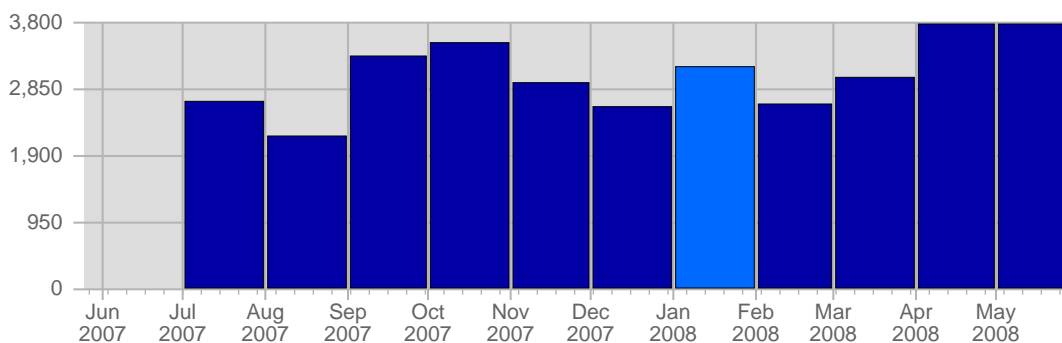

## Traffic and Activity > Visits

### Report Description

Report Description: Visits during the month of January 2008  
Report Range: Month of January 2008  
Report Scope: Historical Data

### Breakdown

Date	Total Visits	Average Visits Historically	Change	Percent of Total Visits
Tue Jan 1st, 2008	65	105.85	+65 ▲	2.04%
Wed Jan 2nd, 2008	95	102.20	+95 ▲	2.99%
Thu Jan 3rd, 2008	84	100.00	+84 ▲	2.64%
Fri Jan 4th, 2008	76	95.25	+76 ▲	2.39%
Sat Jan 5th, 2008	88	87.38	+88 ▲	2.77%
Sun Jan 6th, 2008	80	83.75	+17 ▲	2.51%
Mon Jan 7th, 2008	116	108.28	+47 ▲	3.65%
Tue Jan 8th, 2008	109	105.85	+44 ▲	3.43%
Wed Jan 9th, 2008	117	102.20	+22 ▲	3.68%
Thu Jan 10th, 2008	115	100.00	+31 ▲	3.61%
Fri Jan 11th, 2008	150	95.25	+74 ▲	4.71%
Sat Jan 12th, 2008	102	87.38	+14 ▲	3.21%
Sun Jan 13th, 2008	98	83.75	+18 ▲	3.08%
Mon Jan 14th, 2008	120	108.28	+4 ▲	3.77%
Tue Jan 15th, 2008	102	105.85	-7 ▼	3.21%
Wed Jan 16th, 2008	126	102.20	+9 ▲	3.96%
Thu Jan 17th, 2008	92	100.00	-23 ▼	2.89%
Fri Jan 18th, 2008	102	95.25	-48 ▼	3.21%
Sat Jan 19th, 2008	80	87.38	-22 ▼	2.51%
Sun Jan 20th, 2008	81	83.75	-17 ▼	2.55%
Mon Jan 21st, 2008	87	108.28	-33 ▼	2.73%
Tue Jan 22nd, 2008	104	105.85	+2 ▲	3.27%
Wed Jan 23rd, 2008	111	102.20	-15 ▼	3.49%
Thu Jan 24th, 2008	108	100.00	+16 ▲	3.39%
Fri Jan 25th, 2008	91	95.25	-11 ▼	2.86%
Sat Jan 26th, 2008	97	87.38	+17 ▲	3.05%
Sun Jan 27th, 2008	106	83.75	+25 ▲	3.33%
Mon Jan 28th, 2008	128	108.28	+41 ▲	4.02%
Tue Jan 29th, 2008	111	105.85	+7 ▲	3.49%
Wed Jan 30th, 2008	120	102.20	+9 ▲	3.77%
Thu Jan 31st, 2008	121	100.00	+13 ▲	3.80%
	3,182	1,840		