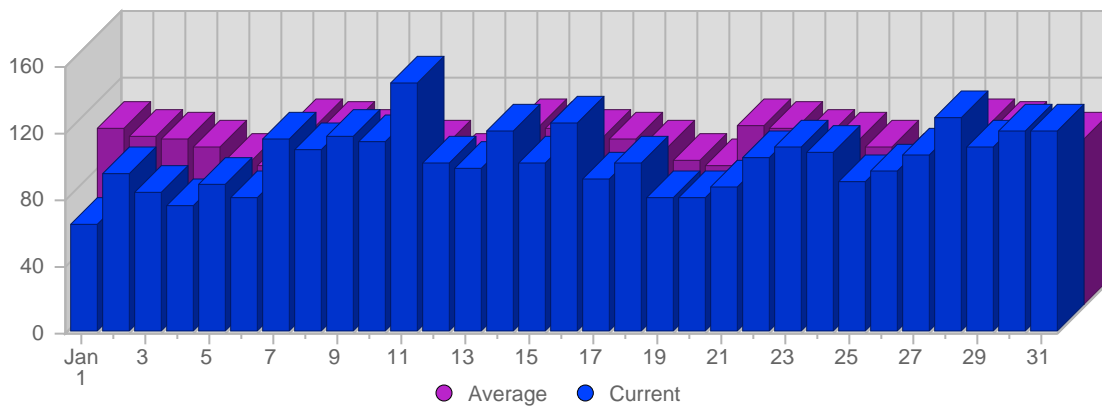

## Traffic and Activity > Visits

### Report Description

Report Description: Visits during the month of January 2008  
Report Range: Month of January 2008  
Report Scope: Historical Data

### Historic Breakdown

### Breakdown

Date	Total Visits	Average Visits Historically	Change	Percent of Total Visits
Tue Jan 1st, 2008	65	105.85	+65 ▲	2.04%
Wed Jan 2nd, 2008	95	102.20	+95 ▲	2.99%
Thu Jan 3rd, 2008	84	100.00	+84 ▲	2.64%
Fri Jan 4th, 2008	76	95.25	+76 ▲	2.39%
Sat Jan 5th, 2008	88	87.38	+88 ▲	2.77%
Sun Jan 6th, 2008	80	83.75	+17 ▲	2.51%
Mon Jan 7th, 2008	116	108.28	+47 ▲	3.65%
Tue Jan 8th, 2008	109	105.85	+44 ▲	3.43%
Wed Jan 9th, 2008	117	102.20	+22 ▲	3.68%
Thu Jan 10th, 2008	115	100.00	+31 ▲	3.61%
Fri Jan 11th, 2008	150	95.25	+74 ▲	4.71%
Sat Jan 12th, 2008	102	87.38	+14 ▲	3.21%
Sun Jan 13th, 2008	98	83.75	+18 ▲	3.08%
Mon Jan 14th, 2008	120	108.28	+4 ▲	3.77%
Tue Jan 15th, 2008	102	105.85	-7 ▼	3.21%
Wed Jan 16th, 2008	126	102.20	+9 ▲	3.96%
Thu Jan 17th, 2008	92	100.00	-23 ▼	2.89%
Fri Jan 18th, 2008	102	95.25	-48 ▼	3.21%
Sat Jan 19th, 2008	80	87.38	-22 ▼	2.51%
Sun Jan 20th, 2008	81	83.75	-17 ▼	2.55%
Mon Jan 21st, 2008	87	108.28	-33 ▼	2.73%
Tue Jan 22nd, 2008	104	105.85	+2 ▲	3.27%
Wed Jan 23rd, 2008	111	102.20	-15 ▼	3.49%
Thu Jan 24th, 2008	108	100.00	+16 ▲	3.39%
Fri Jan 25th, 2008	91	95.25	-11 ▼	2.86%
Sat Jan 26th, 2008	97	87.38	+17 ▲	3.05%
Sun Jan 27th, 2008	106	83.75	+25 ▲	3.33%
Mon Jan 28th, 2008	128	108.28	+41 ▲	4.02%
Tue Jan 29th, 2008	111	105.85	+7 ▲	3.49%
Wed Jan 30th, 2008	120	102.20	+9 ▲	3.77%
Thu Jan 31st, 2008	121	100.00	+13 ▲	3.80%
	3,182	1,840		