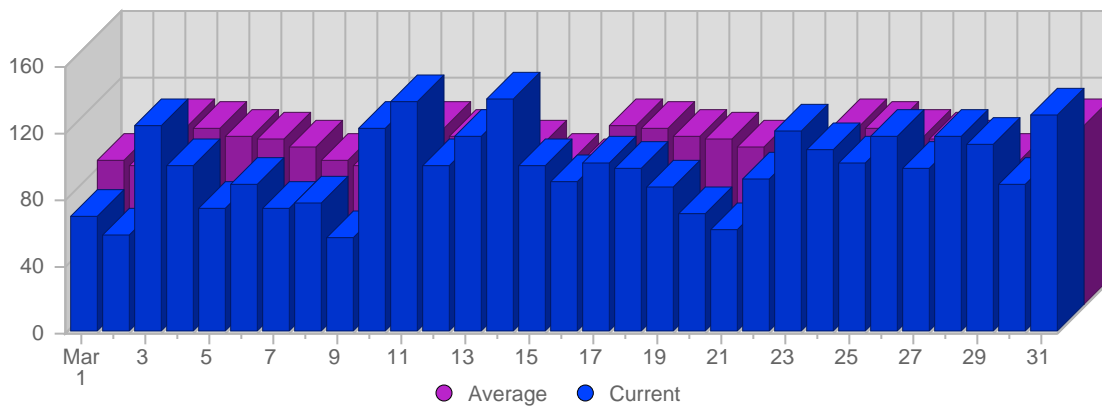

Traffic and Activity > Visits

Report Description

Report Description: Visits during the month of March 2008
 Report Range: Month of March 2008
 Report Scope: Historical Data

Historic Breakdown

Breakdown

Date	Total Visits	Average Visits Historically	Change	Percent of Total Visits
Sat Mar 1st, 2008	70	87.38	+70 ▲	2.31%
Sun Mar 2nd, 2008	59	83.75	+59 ▲	1.94%
Mon Mar 3rd, 2008	124	108.28	+124 ▲	4.08%
Tue Mar 4th, 2008	100	105.85	+100 ▲	3.29%
Wed Mar 5th, 2008	75	102.20	+75 ▲	2.47%
Thu Mar 6th, 2008	88	100.00	+88 ▲	2.90%
Fri Mar 7th, 2008	74	95.25	+74 ▲	2.44%
Sat Mar 8th, 2008	77	87.38	+7 ▲	2.54%
Sun Mar 9th, 2008	57	83.75	-2 ▼	1.88%
Mon Mar 10th, 2008	122	108.28	-2 ▼	4.02%
Tue Mar 11th, 2008	138	105.85	+38 ▲	4.55%
Wed Mar 12th, 2008	100	102.20	+25 ▲	3.29%
Thu Mar 13th, 2008	117	100.00	+29 ▲	3.85%
Fri Mar 14th, 2008	140	95.25	+66 ▲	4.61%
Sat Mar 15th, 2008	100	87.38	+23 ▲	3.29%
Sun Mar 16th, 2008	91	83.75	+34 ▲	2.00%
Mon Mar 17th, 2008	101	108.28	-21 ▼	3.33%
Tue Mar 18th, 2008	98	105.85	-40 ▼	3.23%
Wed Mar 19th, 2008	87	102.20	-13 ▼	2.87%
Thu Mar 20th, 2008	71	100.00	-46 ▼	2.34%
Fri Mar 21st, 2008	61	95.25	-79 ▼	2.01%
Sat Mar 22nd, 2008	92	87.38	-8 ▼	3.03%
Sun Mar 23rd, 2008	120	83.75	+29 ▲	3.95%
Mon Mar 24th, 2008	110	108.28	+9 ▲	3.62%
Tue Mar 25th, 2008	101	105.85	+3 ▲	3.33%
Wed Mar 26th, 2008	117	102.20	+30 ▲	3.85%
Thu Mar 27th, 2008	99	100.00	+28 ▲	3.26%
Fri Mar 28th, 2008	117	95.25	+56 ▲	3.85%
Sat Mar 29th, 2008	112	87.38	+20 ▲	3.69%
Sun Mar 30th, 2008	88	83.75	-32 ▼	2.90%
Mon Mar 31st, 2008	130	108.28	+20 ▲	4.28%
	3,036	1,840		