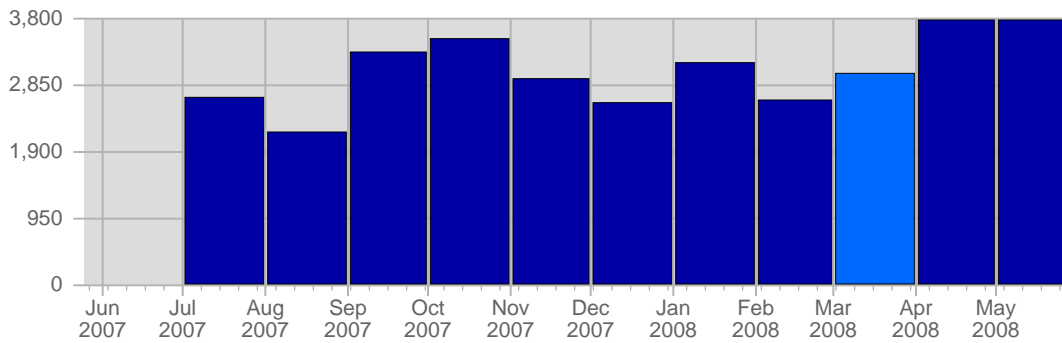

Traffic and Activity > Visits

Report Description

Report Description: Visits during the month of March 2008
 Report Range: Month of March 2008
 Report Scope: Historical Data

Historic Breakdown

Breakdown

Date	Total Visits	Average Visits Historically	Change	Percent of Total Visits
Sat Mar 1st, 2008	70	87.38	+70 ▲	2.31%
Sun Mar 2nd, 2008	59	83.75	+59 ▲	1.94%
Mon Mar 3rd, 2008	124	108.28	+124 ▲	4.08%
Tue Mar 4th, 2008	100	105.85	+100 ▲	3.29%
Wed Mar 5th, 2008	75	102.20	+75 ▲	2.47%
Thu Mar 6th, 2008	88	100.00	+88 ▲	2.90%
Fri Mar 7th, 2008	74	95.25	+74 ▲	2.44%
Sat Mar 8th, 2008	77	87.38	+7 ▲	2.54%
Sun Mar 9th, 2008	57	83.75	-2 ▼	1.88%
Mon Mar 10th, 2008	122	108.28	-2 ▼	4.02%
Tue Mar 11th, 2008	138	105.85	+38 ▲	4.55%
Wed Mar 12th, 2008	100	102.20	+25 ▲	3.29%
Thu Mar 13th, 2008	117	100.00	+29 ▲	3.85%
Fri Mar 14th, 2008	140	95.25	+66 ▲	4.61%
Sat Mar 15th, 2008	100	87.38	+23 ▲	3.29%
Sun Mar 16th, 2008	91	83.75	+34 ▲	2.00%
Mon Mar 17th, 2008	101	108.28	-21 ▼	3.33%
Tue Mar 18th, 2008	98	105.85	-40 ▼	3.23%
Wed Mar 19th, 2008	87	102.20	-13 ▼	2.87%
Thu Mar 20th, 2008	71	100.00	-46 ▼	2.34%
Fri Mar 21st, 2008	61	95.25	-79 ▼	2.01%
Sat Mar 22nd, 2008	92	87.38	-8 ▼	3.03%
Sun Mar 23rd, 2008	120	83.75	+29 ▲	3.95%
Mon Mar 24th, 2008	110	108.28	+9 ▲	3.62%
Tue Mar 25th, 2008	101	105.85	+3 ▲	3.33%
Wed Mar 26th, 2008	117	102.20	+30 ▲	3.85%
Thu Mar 27th, 2008	99	100.00	+28 ▲	3.26%
Fri Mar 28th, 2008	117	95.25	+56 ▲	3.85%
Sat Mar 29th, 2008	112	87.38	+20 ▲	3.69%
Sun Mar 30th, 2008	88	83.75	-32 ▼	2.90%
Mon Mar 31st, 2008	130	108.28	+20 ▲	4.28%
	3,036	1,840		