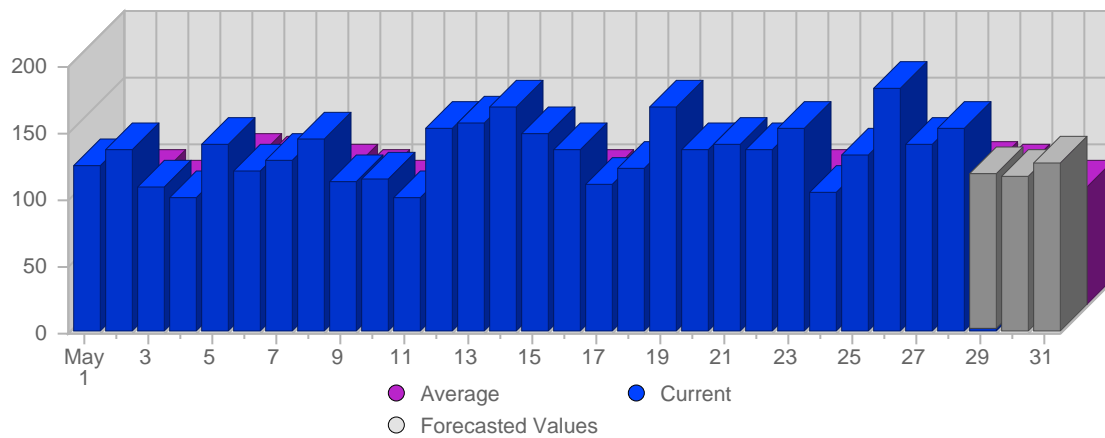

## Traffic and Activity > Visits

### Report Description

Report Description: Visits during the month of May 2008  
 Report Range: Month of May 2008  
 Report Scope: Live Data (forecasted values)

### Historic Breakdown

### Breakdown

Date	Total Visits	Average Visits Historically	Forecasted Visits this Period	Percent of Total Visits
Thu May 1st, 2008	125	100.00	-	3.32%
Fri May 2nd, 2008	137	95.25	-	3.64%
Sat May 3rd, 2008	107	87.38	-	2.84%
Sun May 4th, 2008	99	83.75	-	2.63%
Mon May 5th, 2008	139	108.28	-	3.70%
Tue May 6th, 2008	120	105.85	-	3.19%
Wed May 7th, 2008	129	102.20	-	3.43%
Thu May 8th, 2008	144	100.00	-	3.83%
Fri May 9th, 2008	113	95.25	-	3.00%
Sat May 10th, 2008	115	87.38	-	3.06%
Sun May 11th, 2008	99	83.75	-	2.63%
Mon May 12th, 2008	151	108.28	-	4.01%
Tue May 13th, 2008	157	105.85	-	4.17%
Wed May 14th, 2008	167	102.20	-	4.44%
Thu May 15th, 2008	149	100.00	-	3.96%
Fri May 16th, 2008	136	95.25	-	3.62%
Sat May 17th, 2008	110	87.38	-	2.92%
Sun May 18th, 2008	122	83.75	-	3.24%
Mon May 19th, 2008	167	108.28	-	4.44%
Tue May 20th, 2008	136	105.85	-	3.62%
Wed May 21st, 2008	140	102.20	-	3.72%
Thu May 22nd, 2008	135	100.00	-	3.59%
Fri May 23rd, 2008	153	95.25	-	4.07%
Sat May 24th, 2008	104	87.38	-	2.76%
Sun May 25th, 2008	132	83.75	-	3.51%
Mon May 26th, 2008	182	108.28	-	4.84%
Tue May 27th, 2008	139	105.85	-	3.70%
Wed May 28th, 2008	153	102.20	-	4.07%
Thu May 29th, 2008	2	100.00	117.87	0.05%
Fri May 30th, 2008	-	95.25	115.85	-
Sat May 31st, 2008	-	87.38	125.73	-
	3,762	1,840	2,823	