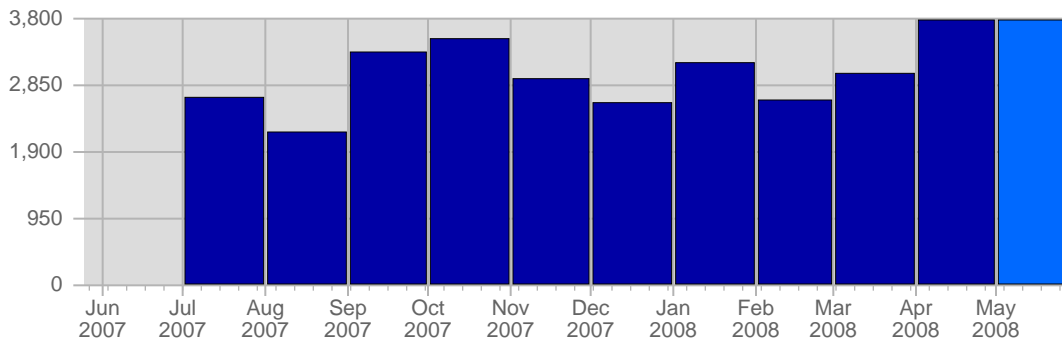

## Traffic and Activity > Visits

### Report Description

Report Description: Visits during the month of May 2008  
 Report Range: Month of May 2008  
 Report Scope: Live Data (forecasted values)

### Breakdown

Date	Total Visits	Average Visits Historically	Forecasted Visits this Period	Percent of Total Visits
Thu May 1st, 2008	125	100.00	-	3.32%
Fri May 2nd, 2008	137	95.25	-	3.64%
Sat May 3rd, 2008	107	87.38	-	2.84%
Sun May 4th, 2008	99	83.75	-	2.63%
Mon May 5th, 2008	139	108.28	-	3.70%
Tue May 6th, 2008	120	105.85	-	3.19%
Wed May 7th, 2008	129	102.20	-	3.43%
Thu May 8th, 2008	144	100.00	-	3.83%
Fri May 9th, 2008	113	95.25	-	3.00%
Sat May 10th, 2008	115	87.38	-	3.06%
Sun May 11th, 2008	99	83.75	-	2.63%
Mon May 12th, 2008	151	108.28	-	4.01%
Tue May 13th, 2008	157	105.85	-	4.17%
Wed May 14th, 2008	167	102.20	-	4.44%
Thu May 15th, 2008	149	100.00	-	3.96%
Fri May 16th, 2008	136	95.25	-	3.62%
Sat May 17th, 2008	110	87.38	-	2.92%
Sun May 18th, 2008	122	83.75	-	3.24%
Mon May 19th, 2008	167	108.28	-	4.44%
Tue May 20th, 2008	136	105.85	-	3.62%
Wed May 21st, 2008	140	102.20	-	3.72%
Thu May 22nd, 2008	135	100.00	-	3.59%
Fri May 23rd, 2008	153	95.25	-	4.07%
Sat May 24th, 2008	104	87.38	-	2.76%
Sun May 25th, 2008	132	83.75	-	3.51%
Mon May 26th, 2008	182	108.28	-	4.84%
Tue May 27th, 2008	139	105.85	-	3.70%
Wed May 28th, 2008	153	102.20	-	4.07%
Thu May 29th, 2008	2	100.00	117.87	0.05%
Fri May 30th, 2008	-	95.25	115.85	-
Sat May 31st, 2008	-	87.38	125.73	-
	3,762	1,840	2,823	