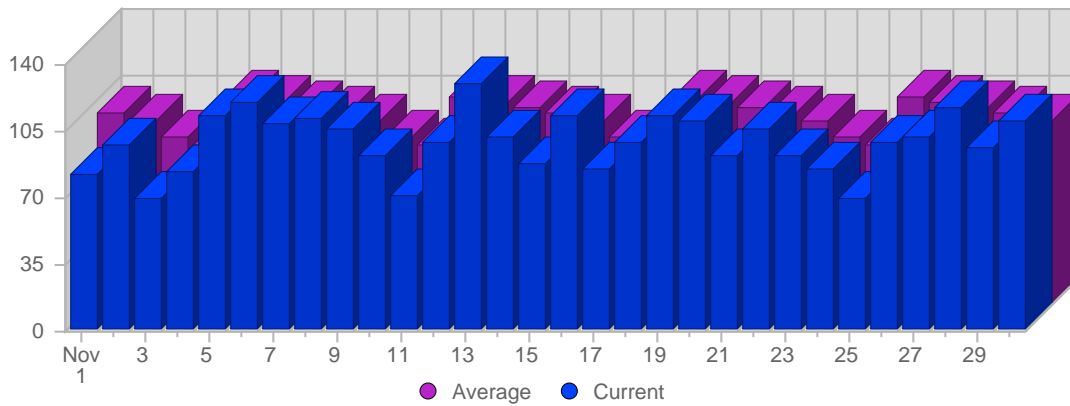

## Traffic and Activity > Visits

### Report Description

Report Description: Visits during the month of November 2007  
 Report Range: Month of November 2007  
 Report Scope: Historical Data

### Historic Breakdown

### Breakdown

Date	Total Visits	Average Visits Historically	Change	Percent of Total Visits
Thu Nov 1st, 2007	82	100.00	+82 ▲	2.78%
Fri Nov 2nd, 2007	97	95.25	+97 ▲	3.28%
Sat Nov 3rd, 2007	69	87.38	+69 ▲	2.34%
Sun Nov 4th, 2007	83	83.75	0 ▬	2.81%
Mon Nov 5th, 2007	113	108.28	-10 ▼	3.82%
Tue Nov 6th, 2007	120	105.85	-9 ▼	4.06%
Wed Nov 7th, 2007	108	102.20	-5 ▼	3.66%
Thu Nov 8th, 2007	111	100.00	+29 ▲	3.76%
Fri Nov 9th, 2007	105	95.25	+8 ▲	3.55%
Sat Nov 10th, 2007	92	87.38	+23 ▲	3.11%
Sun Nov 11th, 2007	70	83.75	-13 ▼	2.37%
Mon Nov 12th, 2007	99	108.28	-14 ▼	3.35%
Tue Nov 13th, 2007	130	105.85	+10 ▲	4.40%
Wed Nov 14th, 2007	102	102.20	-6 ▼	3.45%
Thu Nov 15th, 2007	88	100.00	-23 ▼	2.98%
Fri Nov 16th, 2007	112	95.25	+7 ▲	3.79%
Sat Nov 17th, 2007	85	87.38	-7 ▼	2.88%
Sun Nov 18th, 2007	99	83.75	+29 ▲	3.35%
Mon Nov 19th, 2007	113	108.28	+14 ▲	3.82%
Tue Nov 20th, 2007	110	105.85	-20 ▼	3.72%
Wed Nov 21st, 2007	92	102.20	-10 ▼	3.11%
Thu Nov 22nd, 2007	106	100.00	+18 ▲	3.59%
Fri Nov 23rd, 2007	92	95.25	-20 ▼	3.11%
Sat Nov 24th, 2007	85	87.38	0 ▬	2.88%
Sun Nov 25th, 2007	69	83.75	-30 ▼	2.34%
Mon Nov 26th, 2007	99	108.28	-14 ▼	3.35%
Tue Nov 27th, 2007	101	105.85	-9 ▼	3.42%
Wed Nov 28th, 2007	117	102.20	+25 ▲	3.96%
Thu Nov 29th, 2007	96	100.00	-10 ▼	3.25%
Fri Nov 30th, 2007	110	95.25	+18 ▲	3.72%
	2,955	1,840		