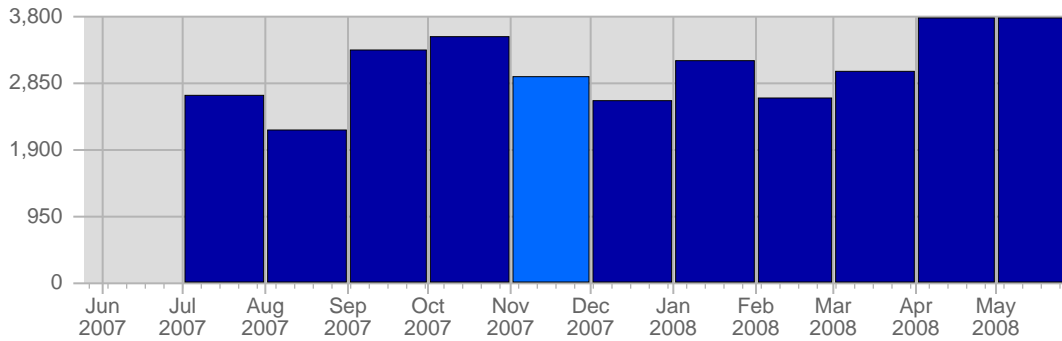

Traffic and Activity > Visits

Report Description

Report Description: Visits during the month of November 2007
Report Range: Month of November 2007
Report Scope: Historical Data

Historic Breakdown