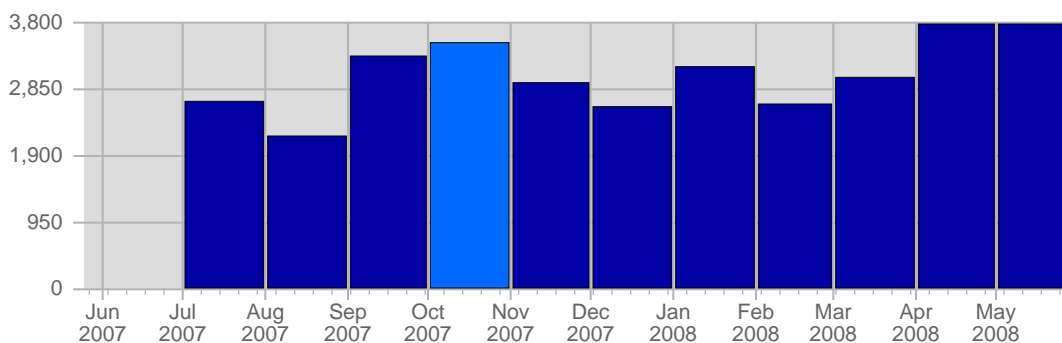

## Traffic and Activity > Visits

### Report Description

Report Description: Visits during the month of October 2007  
Report Range: Month of October 2007  
Report Scope: Historical Data

### Breakdown

Date	Total Visits	Average Visits Historically	Change	Percent of Total Visits
Mon Oct 1st, 2007	114	108.28	+114 ▲	3.26%
Tue Oct 2nd, 2007	136	105.85	+136 ▲	3.89%
Wed Oct 3rd, 2007	101	102.20	+101 ▲	2.89%
Thu Oct 4th, 2007	127	100.00	+127 ▲	3.63%
Fri Oct 5th, 2007	113	95.25	+113 ▲	3.23%
Sat Oct 6th, 2007	121	87.38	+121 ▲	3.46%
Sun Oct 7th, 2007	103	83.75	+21 ▲	2.95%
Mon Oct 8th, 2007	107	108.28	-7 ▼	3.06%
Tue Oct 9th, 2007	118	105.85	-18 ▼	3.37%
Wed Oct 10th, 2007	124	102.20	+23 ▲	3.55%
Thu Oct 11th, 2007	95	100.00	-32 ▼	2.72%
Fri Oct 12th, 2007	110	95.25	-3 ▼	3.15%
Sat Oct 13th, 2007	88	87.38	-33 ▼	2.52%
Sun Oct 14th, 2007	98	83.75	-5 ▼	2.80%
Mon Oct 15th, 2007	123	108.28	+16 ▲	3.52%
Tue Oct 16th, 2007	120	105.85	+2 ▲	3.43%
Wed Oct 17th, 2007	81	102.20	-43 ▼	2.32%
Thu Oct 18th, 2007	100	100.00	+5 ▲	2.86%
Fri Oct 19th, 2007	113	95.25	+3 ▲	3.23%
Sat Oct 20th, 2007	75	87.38	-13 ▼	2.14%
Sun Oct 21st, 2007	96	83.75	-2 ▼	2.74%
Mon Oct 22nd, 2007	122	108.28	-1 ▼	3.49%
Tue Oct 23rd, 2007	119	105.85	-1 ▼	3.40%
Wed Oct 24th, 2007	116	102.20	+35 ▲	3.32%
Thu Oct 25th, 2007	100	100.00	0 ▬	2.86%
Fri Oct 26th, 2007	110	95.25	-3 ▼	3.15%
Sat Oct 27th, 2007	220	87.38	+145 ▲	6.29%
Sun Oct 28th, 2007	83	83.75	-13 ▼	2.37%
Mon Oct 29th, 2007	123	108.28	+1 ▲	3.52%
Tue Oct 30th, 2007	129	105.85	+10 ▲	3.69%
Wed Oct 31st, 2007	113	102.20	-3 ▼	3.23%
	3,498	1,840		