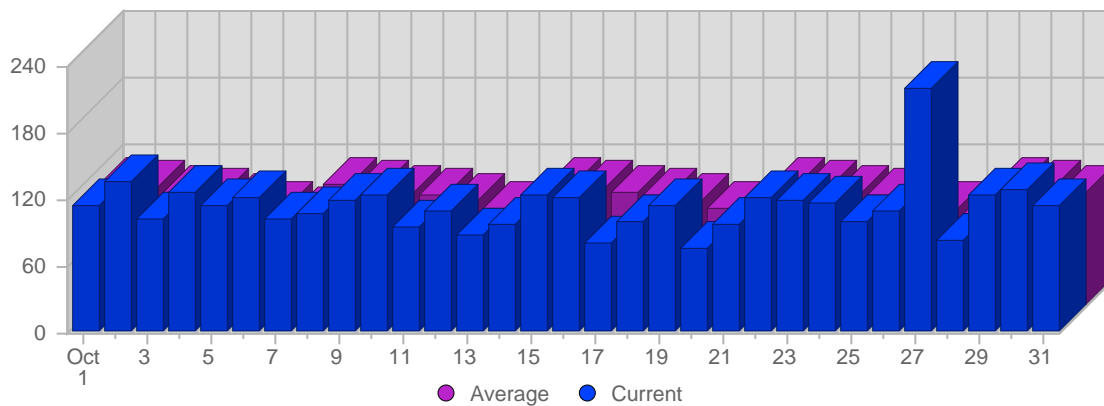

## Traffic and Activity > Visits

### Report Description

Report Description: Visits during the month of October 2007  
Report Range: Month of October 2007  
Report Scope: Historical Data

### Historic Breakdown

### Breakdown

Date	Total Visits	Average Visits Historically	Change	Percent of Total Visits
Mon Oct 1st, 2007	114	108.28	+114 ▲	3.26%
Tue Oct 2nd, 2007	136	105.85	+136 ▲	3.89%
Wed Oct 3rd, 2007	101	102.20	+101 ▲	2.89%
Thu Oct 4th, 2007	127	100.00	+127 ▲	3.63%
Fri Oct 5th, 2007	113	95.25	+113 ▲	3.23%
Sat Oct 6th, 2007	121	87.38	+121 ▲	3.46%
Sun Oct 7th, 2007	103	83.75	+21 ▲	2.95%
Mon Oct 8th, 2007	107	108.28	-7 ▼	3.06%
Tue Oct 9th, 2007	118	105.85	-18 ▼	3.37%
Wed Oct 10th, 2007	124	102.20	+23 ▲	3.55%
Thu Oct 11th, 2007	95	100.00	-32 ▼	2.72%
Fri Oct 12th, 2007	110	95.25	-3 ▼	3.15%
Sat Oct 13th, 2007	88	87.38	-33 ▼	2.52%
Sun Oct 14th, 2007	98	83.75	-5 ▼	2.80%
Mon Oct 15th, 2007	123	108.28	+16 ▲	3.52%
Tue Oct 16th, 2007	120	105.85	+2 ▲	3.43%
Wed Oct 17th, 2007	81	102.20	-43 ▼	2.32%
Thu Oct 18th, 2007	100	100.00	+5 ▲	2.86%
Fri Oct 19th, 2007	113	95.25	+3 ▲	3.23%
Sat Oct 20th, 2007	75	87.38	-13 ▼	2.14%
Sun Oct 21st, 2007	96	83.75	-2 ▼	2.74%
Mon Oct 22nd, 2007	122	108.28	-1 ▼	3.49%
Tue Oct 23rd, 2007	119	105.85	-1 ▼	3.40%
Wed Oct 24th, 2007	116	102.20	+35 ▲	3.32%
Thu Oct 25th, 2007	100	100.00	0 ▬	2.86%
Fri Oct 26th, 2007	110	95.25	-3 ▼	3.15%
Sat Oct 27th, 2007	220	87.38	+145 ▲	6.29%
Sun Oct 28th, 2007	83	83.75	-13 ▼	2.37%
Mon Oct 29th, 2007	123	108.28	+1 ▲	3.52%
Tue Oct 30th, 2007	129	105.85	+10 ▲	3.69%
Wed Oct 31st, 2007	113	102.20	-3 ▼	3.23%
	3,498	1,840		