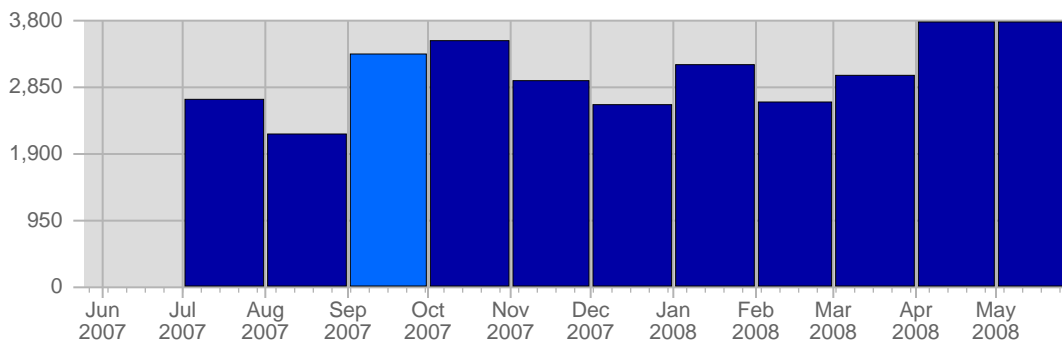

## Traffic and Activity > Visits

### Report Description

Report Description: Visits during the month of September 2007  
Report Range: Month of September 2007  
Report Scope: Historical Data

### Breakdown

Date	Total Visits	Average Visits Historically	Change	Percent of Total Visits
Sat Sep 1st, 2007	81	87.38	+81 ▲	2.43%
Sun Sep 2nd, 2007	87	83.75	+87 ▲	2.61%
Mon Sep 3rd, 2007	114	108.28	+114 ▲	3.42%
Tue Sep 4th, 2007	126	105.85	+126 ▲	3.78%
Wed Sep 5th, 2007	102	102.20	+102 ▲	3.06%
Thu Sep 6th, 2007	101	100.00	+101 ▲	3.03%
Fri Sep 7th, 2007	115	95.25	+115 ▲	3.45%
Sat Sep 8th, 2007	82	87.38	+1 ▲	2.46%
Sun Sep 9th, 2007	97	83.75	+10 ▲	2.91%
Mon Sep 10th, 2007	148	108.28	+34 ▲	4.44%
Tue Sep 11th, 2007	141	105.85	+15 ▲	4.23%
Wed Sep 12th, 2007	140	102.20	+38 ▲	4.20%
Thu Sep 13th, 2007	145	100.00	+44 ▲	4.35%
Fri Sep 14th, 2007	127	95.25	+12 ▲	3.81%
Sat Sep 15th, 2007	84	87.38	+2 ▲	2.52%
Sun Sep 16th, 2007	91	83.75	-6 ▼	2.73%
Mon Sep 17th, 2007	127	108.28	-21 ▼	3.81%
Tue Sep 18th, 2007	142	105.85	+1 ▲	4.26%
Wed Sep 19th, 2007	124	102.20	-16 ▼	3.72%
Thu Sep 20th, 2007	118	100.00	-27 ▼	3.54%
Fri Sep 21st, 2007	104	95.25	-23 ▼	3.12%
Sat Sep 22nd, 2007	75	87.38	-9 ▼	2.25%
Sun Sep 23rd, 2007	100	83.75	+9 ▲	3.00%
Mon Sep 24th, 2007	153	108.28	+26 ▲	4.59%
Tue Sep 25th, 2007	119	105.85	-23 ▼	3.57%
Wed Sep 26th, 2007	101	102.20	-23 ▼	3.03%
Thu Sep 27th, 2007	106	100.00	-12 ▼	3.18%
Fri Sep 28th, 2007	98	95.25	-6 ▼	2.94%
Sat Sep 29th, 2007	101	87.38	+26 ▲	3.03%
Sun Sep 30th, 2007	82	83.75	-18 ▼	2.46%
	3,331	1,840		