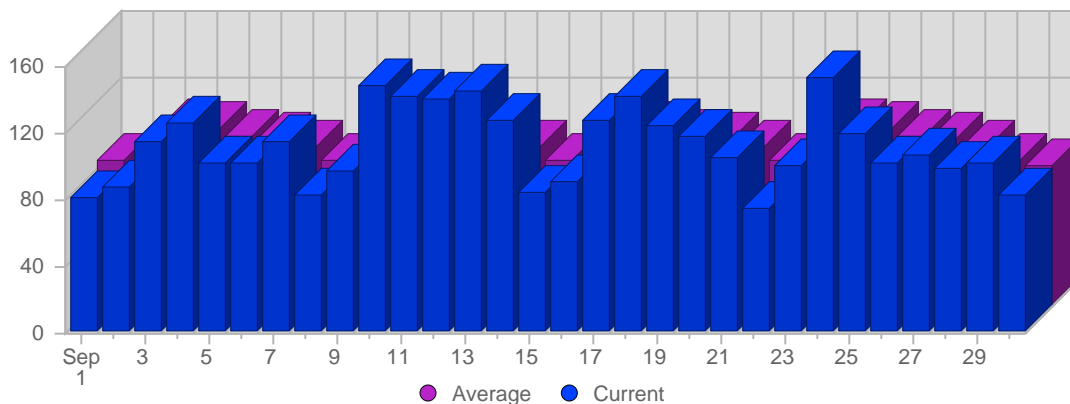

## Traffic and Activity > Visits

### Report Description

Report Description: Visits during the month of September 2007  
Report Range: Month of September 2007  
Report Scope: Historical Data

### Historic Breakdown

### Breakdown

Date	Total Visits	Average Visits Historically	Change	Percent of Total Visits
Sat Sep 1st, 2007	81	87.38	+81 ▲	2.43%
Sun Sep 2nd, 2007	87	83.75	+87 ▲	2.61%
Mon Sep 3rd, 2007	114	108.28	+114 ▲	3.42%
Tue Sep 4th, 2007	126	105.85	+126 ▲	3.78%
Wed Sep 5th, 2007	102	102.20	+102 ▲	3.06%
Thu Sep 6th, 2007	101	100.00	+101 ▲	3.03%
Fri Sep 7th, 2007	115	95.25	+115 ▲	3.45%
Sat Sep 8th, 2007	82	87.38	+1 ▲	2.46%
Sun Sep 9th, 2007	97	83.75	+10 ▲	2.91%
Mon Sep 10th, 2007	148	108.28	+34 ▲	4.44%
Tue Sep 11th, 2007	141	105.85	+15 ▲	4.23%
Wed Sep 12th, 2007	140	102.20	+38 ▲	4.20%
Thu Sep 13th, 2007	145	100.00	+44 ▲	4.35%
Fri Sep 14th, 2007	127	95.25	+12 ▲	3.81%
Sat Sep 15th, 2007	84	87.38	+2 ▲	2.52%
Sun Sep 16th, 2007	91	83.75	-6 ▼	2.73%
Mon Sep 17th, 2007	127	108.28	-21 ▼	3.81%
Tue Sep 18th, 2007	142	105.85	+1 ▲	4.26%
Wed Sep 19th, 2007	124	102.20	-16 ▼	3.72%
Thu Sep 20th, 2007	118	100.00	-27 ▼	3.54%
Fri Sep 21st, 2007	104	95.25	-23 ▼	3.12%
Sat Sep 22nd, 2007	75	87.38	-9 ▼	2.25%
Sun Sep 23rd, 2007	100	83.75	+9 ▲	3.00%
Mon Sep 24th, 2007	153	108.28	+26 ▲	4.59%
Tue Sep 25th, 2007	119	105.85	-23 ▼	3.57%
Wed Sep 26th, 2007	101	102.20	-23 ▼	3.03%
Thu Sep 27th, 2007	106	100.00	-12 ▼	3.18%
Fri Sep 28th, 2007	98	95.25	-6 ▼	2.94%
Sat Sep 29th, 2007	101	87.38	+26 ▲	3.03%
Sun Sep 30th, 2007	82	83.75	-18 ▼	2.46%
	3,331	1,840		