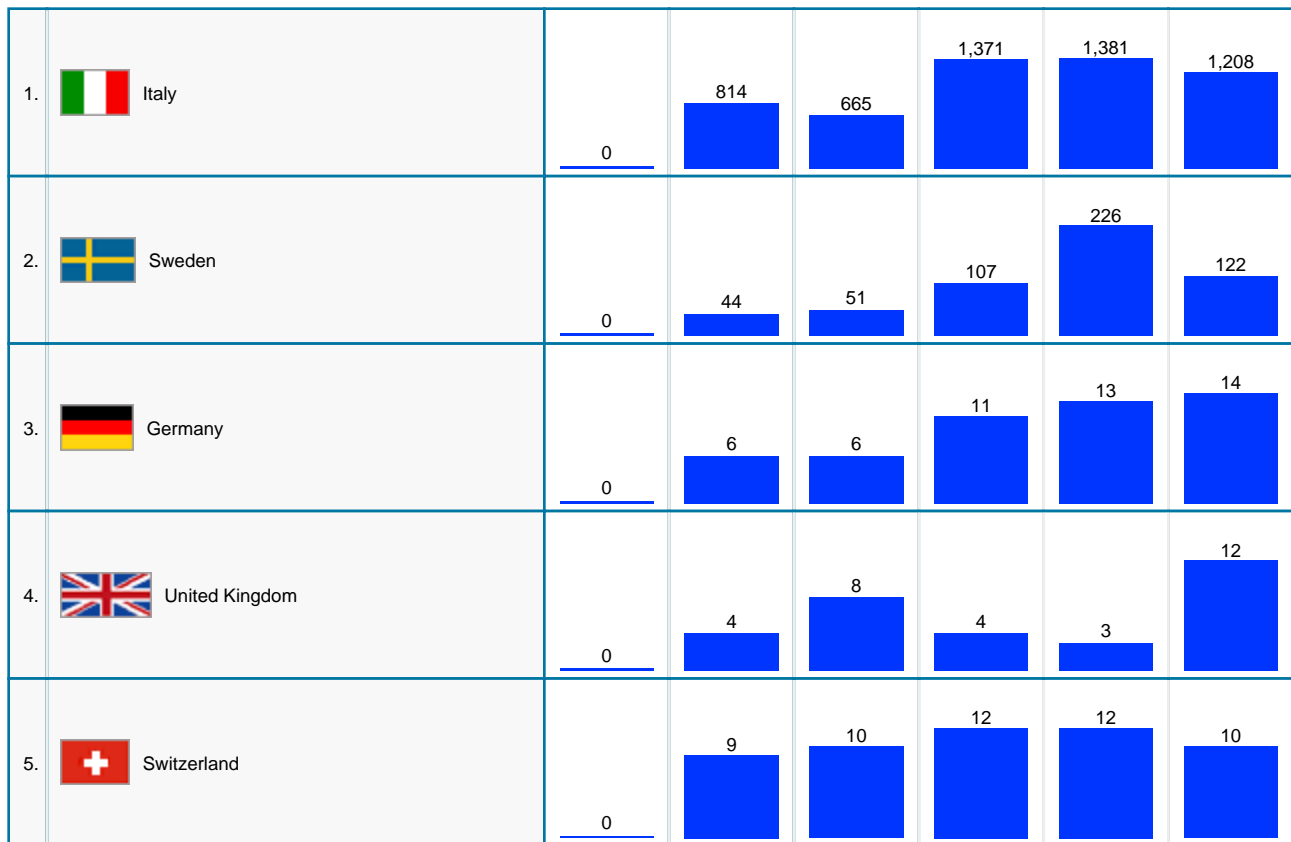

... continued from Page 2